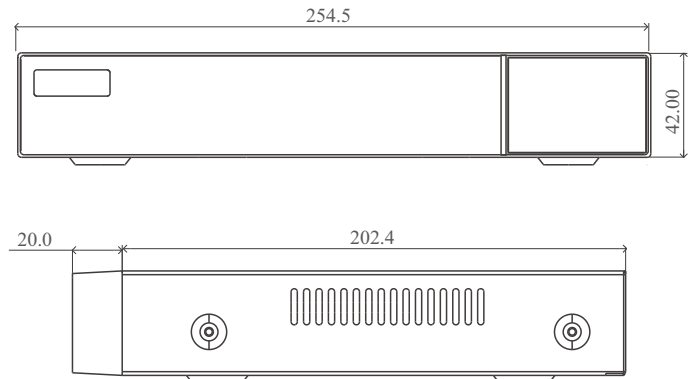

Features

- Support 4/8 CH 6MP/5MP/4MP/3MP/1080P/ 960P/720P/960H/ D1/CIF IP video input
- H.265S/H.265+/H.265/H.264 coding
- Intuitive and user-friendly Graphic User Interface (GUI), Windows style operation by mouse
- Multi-type recording: manual / timed / motion / sensor / POS / AI recording
- Playback : 4 /8CH simultaneous playback
- Search : time slice, time, event, tag, smart search
- Support multiple VCA (Video Content Analytics) events, such as object abandoned/missing, region intrusion, tripwire, video exception, crowd density, etc.
- Support POS information overlay on live view and playback
- Express and flexible backup via USB, network and so on
- Pentaplex : preview, record, playback, backup and remote access
- DHCP, DDNS, PPPoE network protocol
- Remote control via Web Client or CMS : preview, playback, backup, PTZ and configuration
- Dual stream technology for local storage with high definition, remote network transmission and remote surveillance with mobile device
- Authorization management, log view and device status view
- 1080P HD output, true high resolution display
- Support NAT function and QRCode scanning by mobile phones
- Powerful mobile surveillance by smart phones with iOS and Android OS

Dimensions